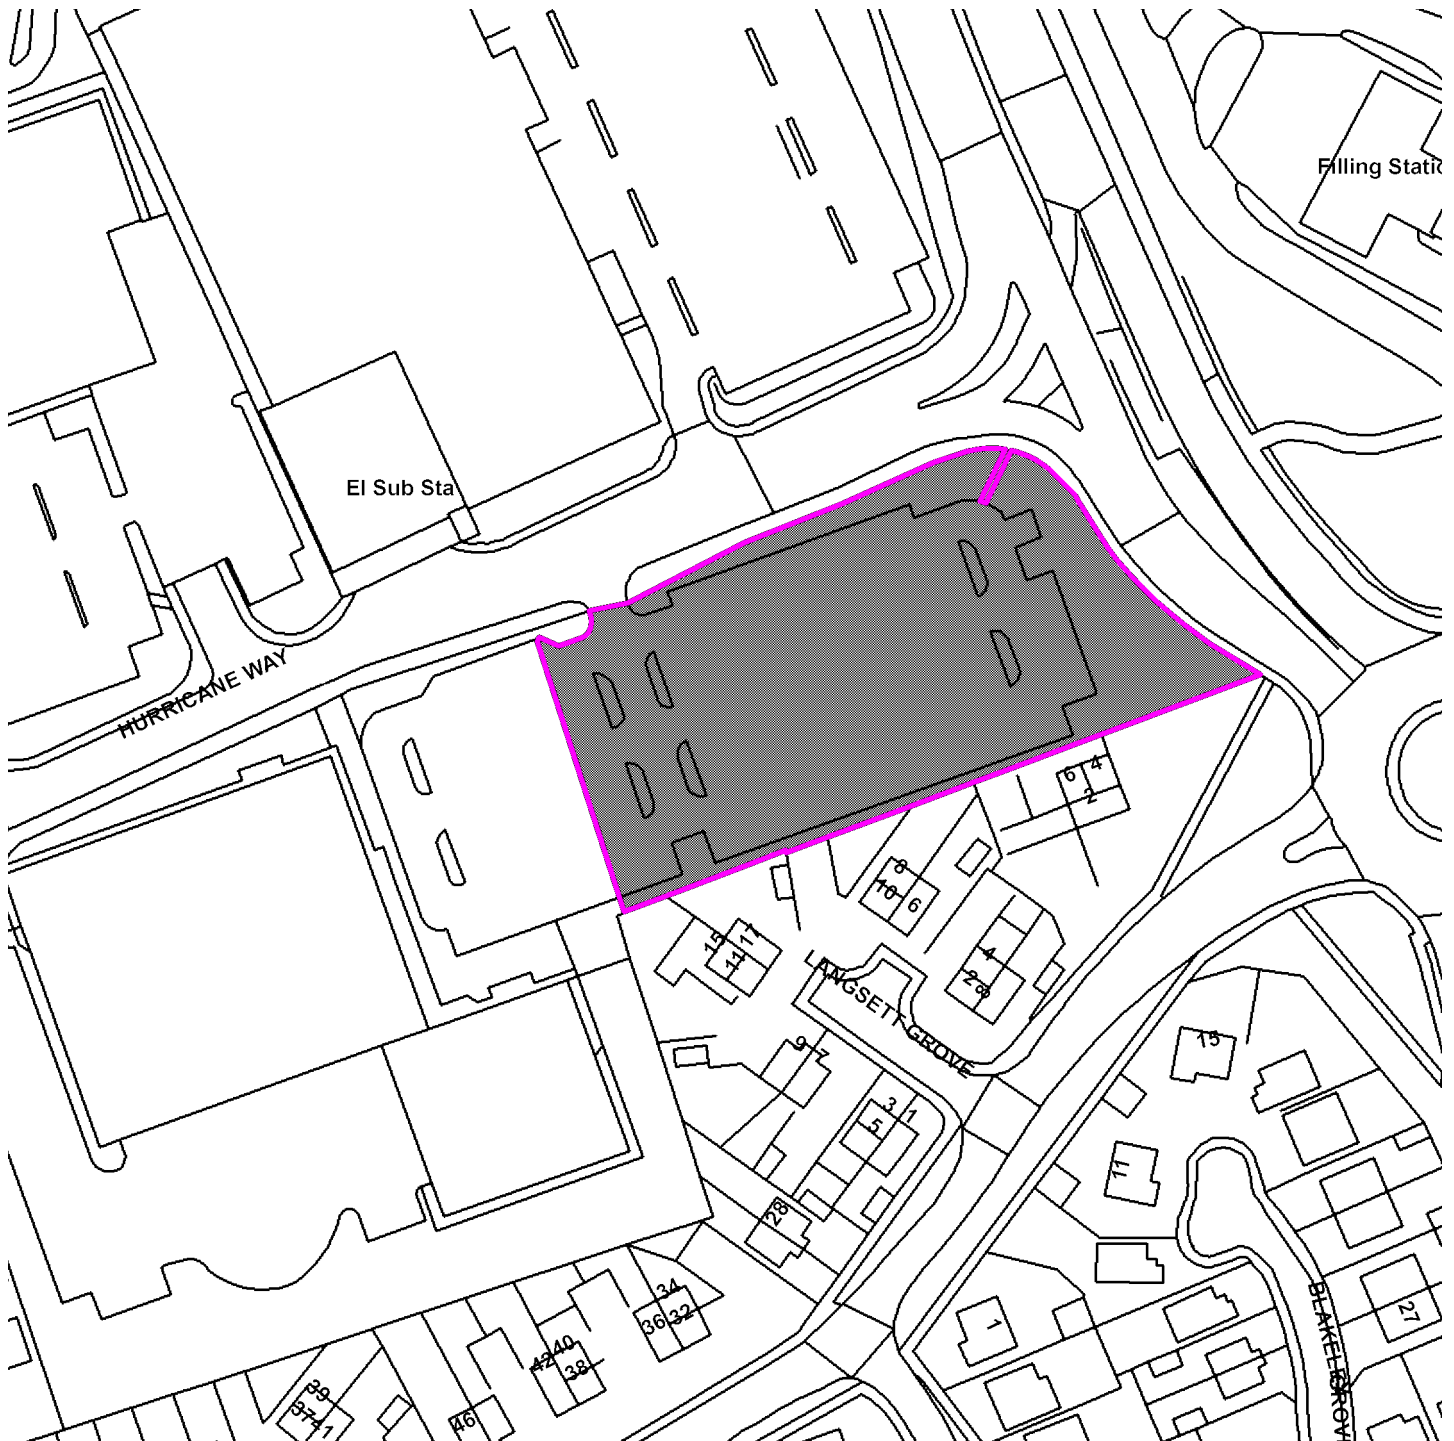

## Car Park Lying To The South Of Hurricane Way

Scale : 1:1239

Reproduced from the Ordnance Survey map with the permission of the Controller of Her Majesty's Stationery Office © Crown Copyright 2000.

Unauthorised reproduction infringes Crown Copyright and may lead to prosecution or civil proceedings.

<b>Organisation</b>	Not Set
<b>Department</b>	Not Set
<b>Comments</b>	Location Plan
<b>Date</b>	29 February 2016
<b>SLA Number</b>	Not Set